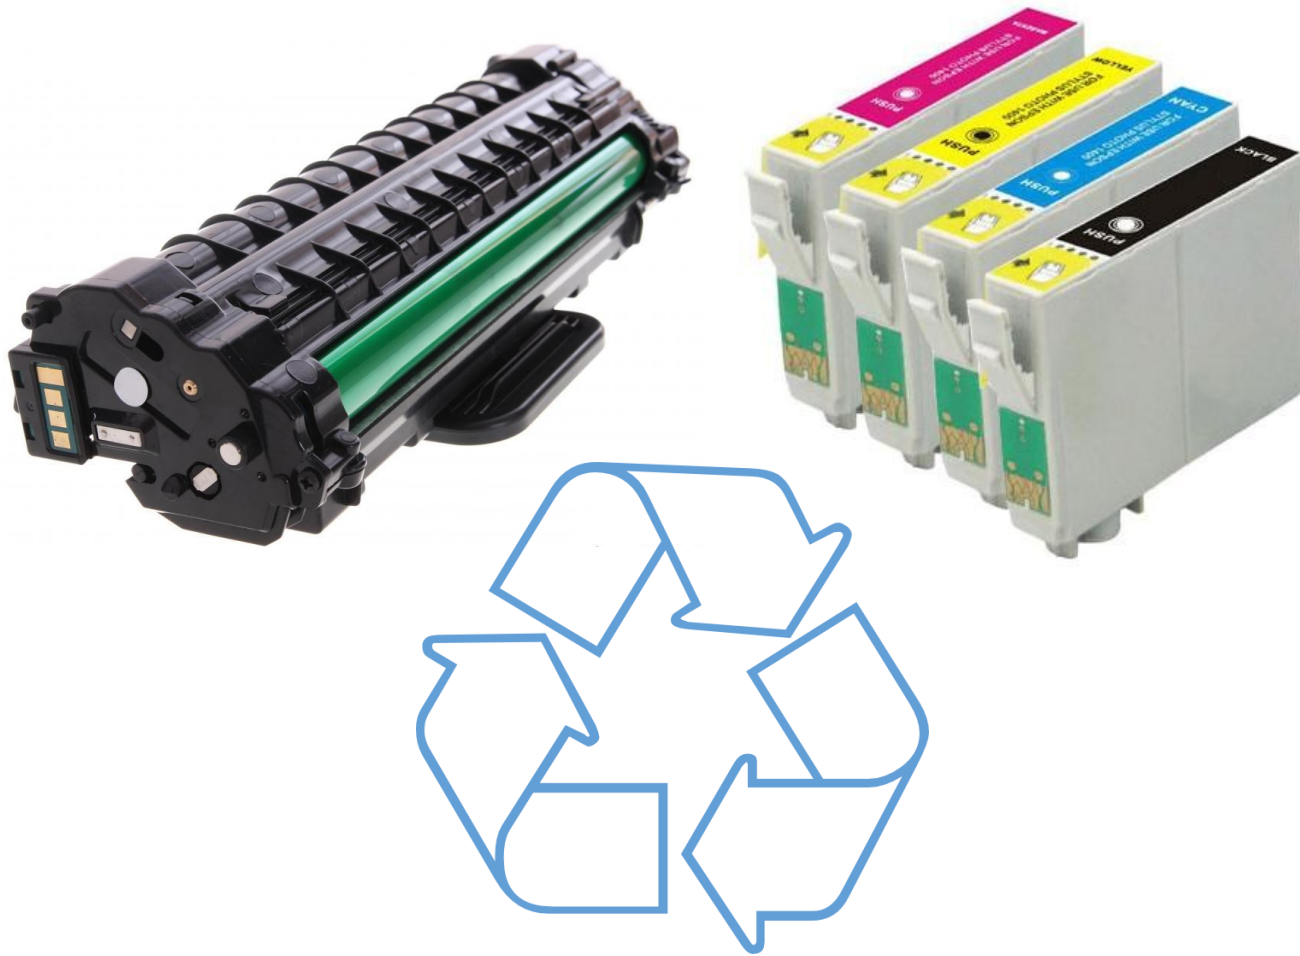

# Printer Cartridge Recycle Bin

When ready for pick up call x6421

**WEBER STATE UNIVERSITY**  
Energy & Sustainability Office