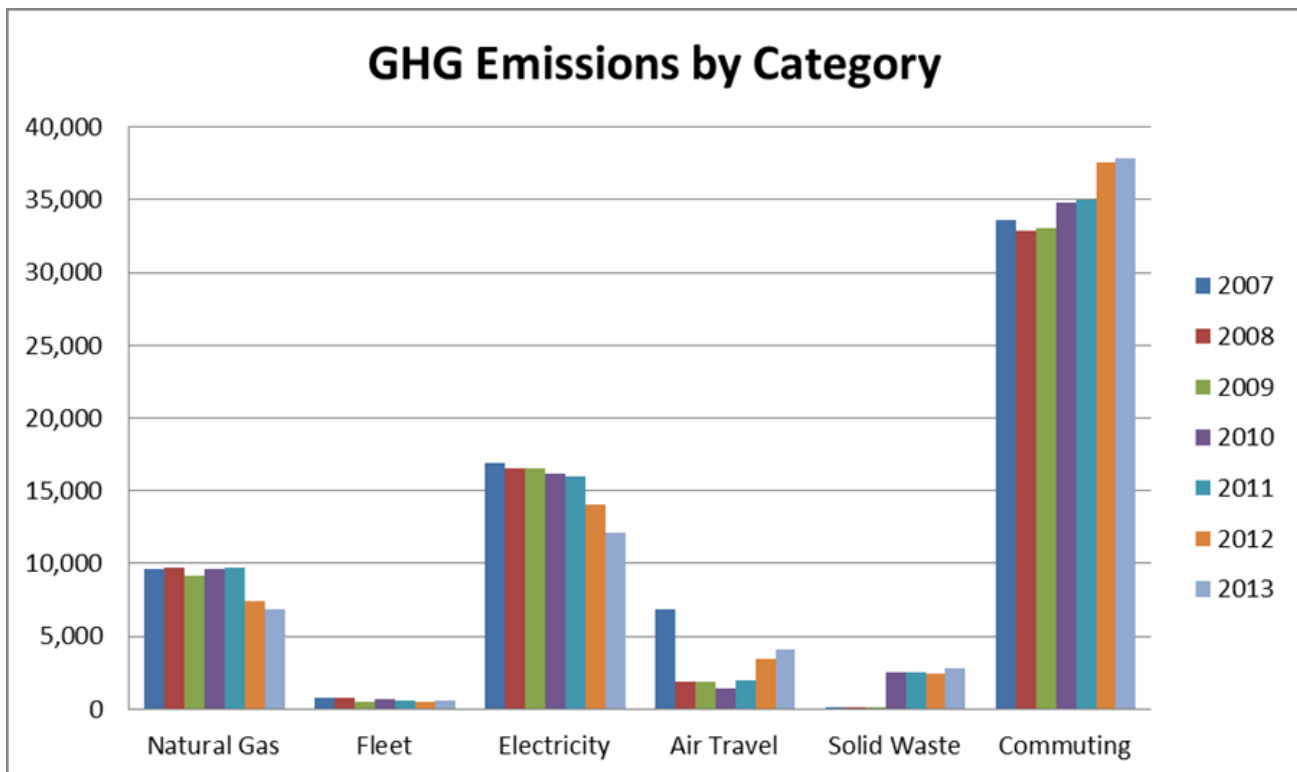

WSU Commuting Behavior:

- 73% of students and 80% of faculty & staff commute to the Ogden campus in a single-occupancy vehicle
- 88% of students and 91% of faculty & staff commute to the Davis Campus in a single-occupancy vehicle