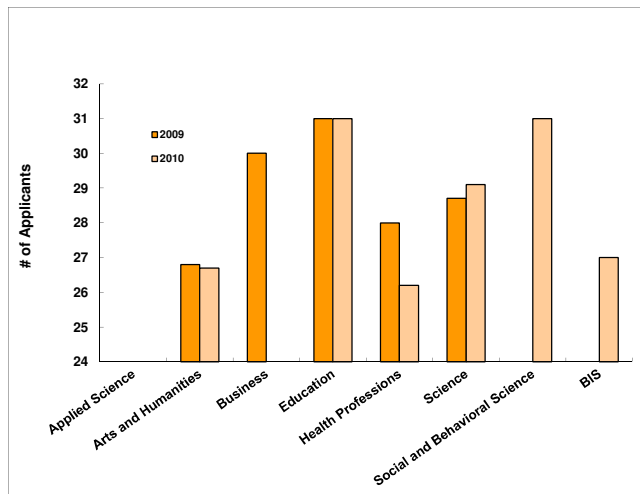

# WSU Acceptance Data

AMSA 02/2012

## Applicants by College 2005-10

## 2005

47 Applicants  
 32 Accepted  
 [18 MD, 14 DO]  
 68%