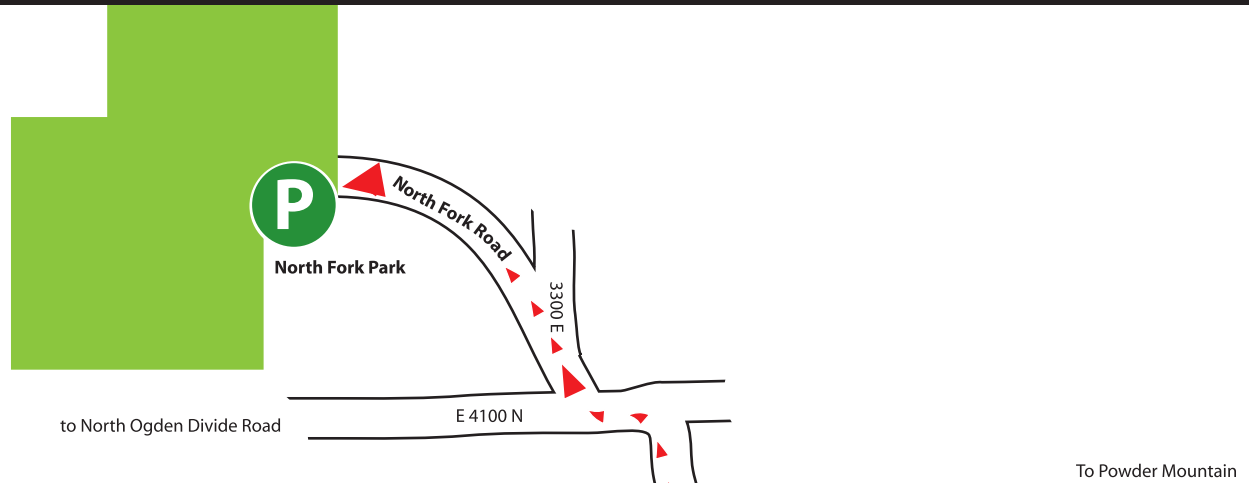

Map to North Fork Park

Four Easy Steps to Find North Fork Park, Eden Utah

1. Head east on Ogden Canyon Rd
2. Turn left at UT-158 (Pineview Dam)
3. Turn left at UT-162
4. Bear left at North Fork Rd - **Follow Signs to North Fork Park**

Estimated time from Weber State Univeristy
35 minutes.