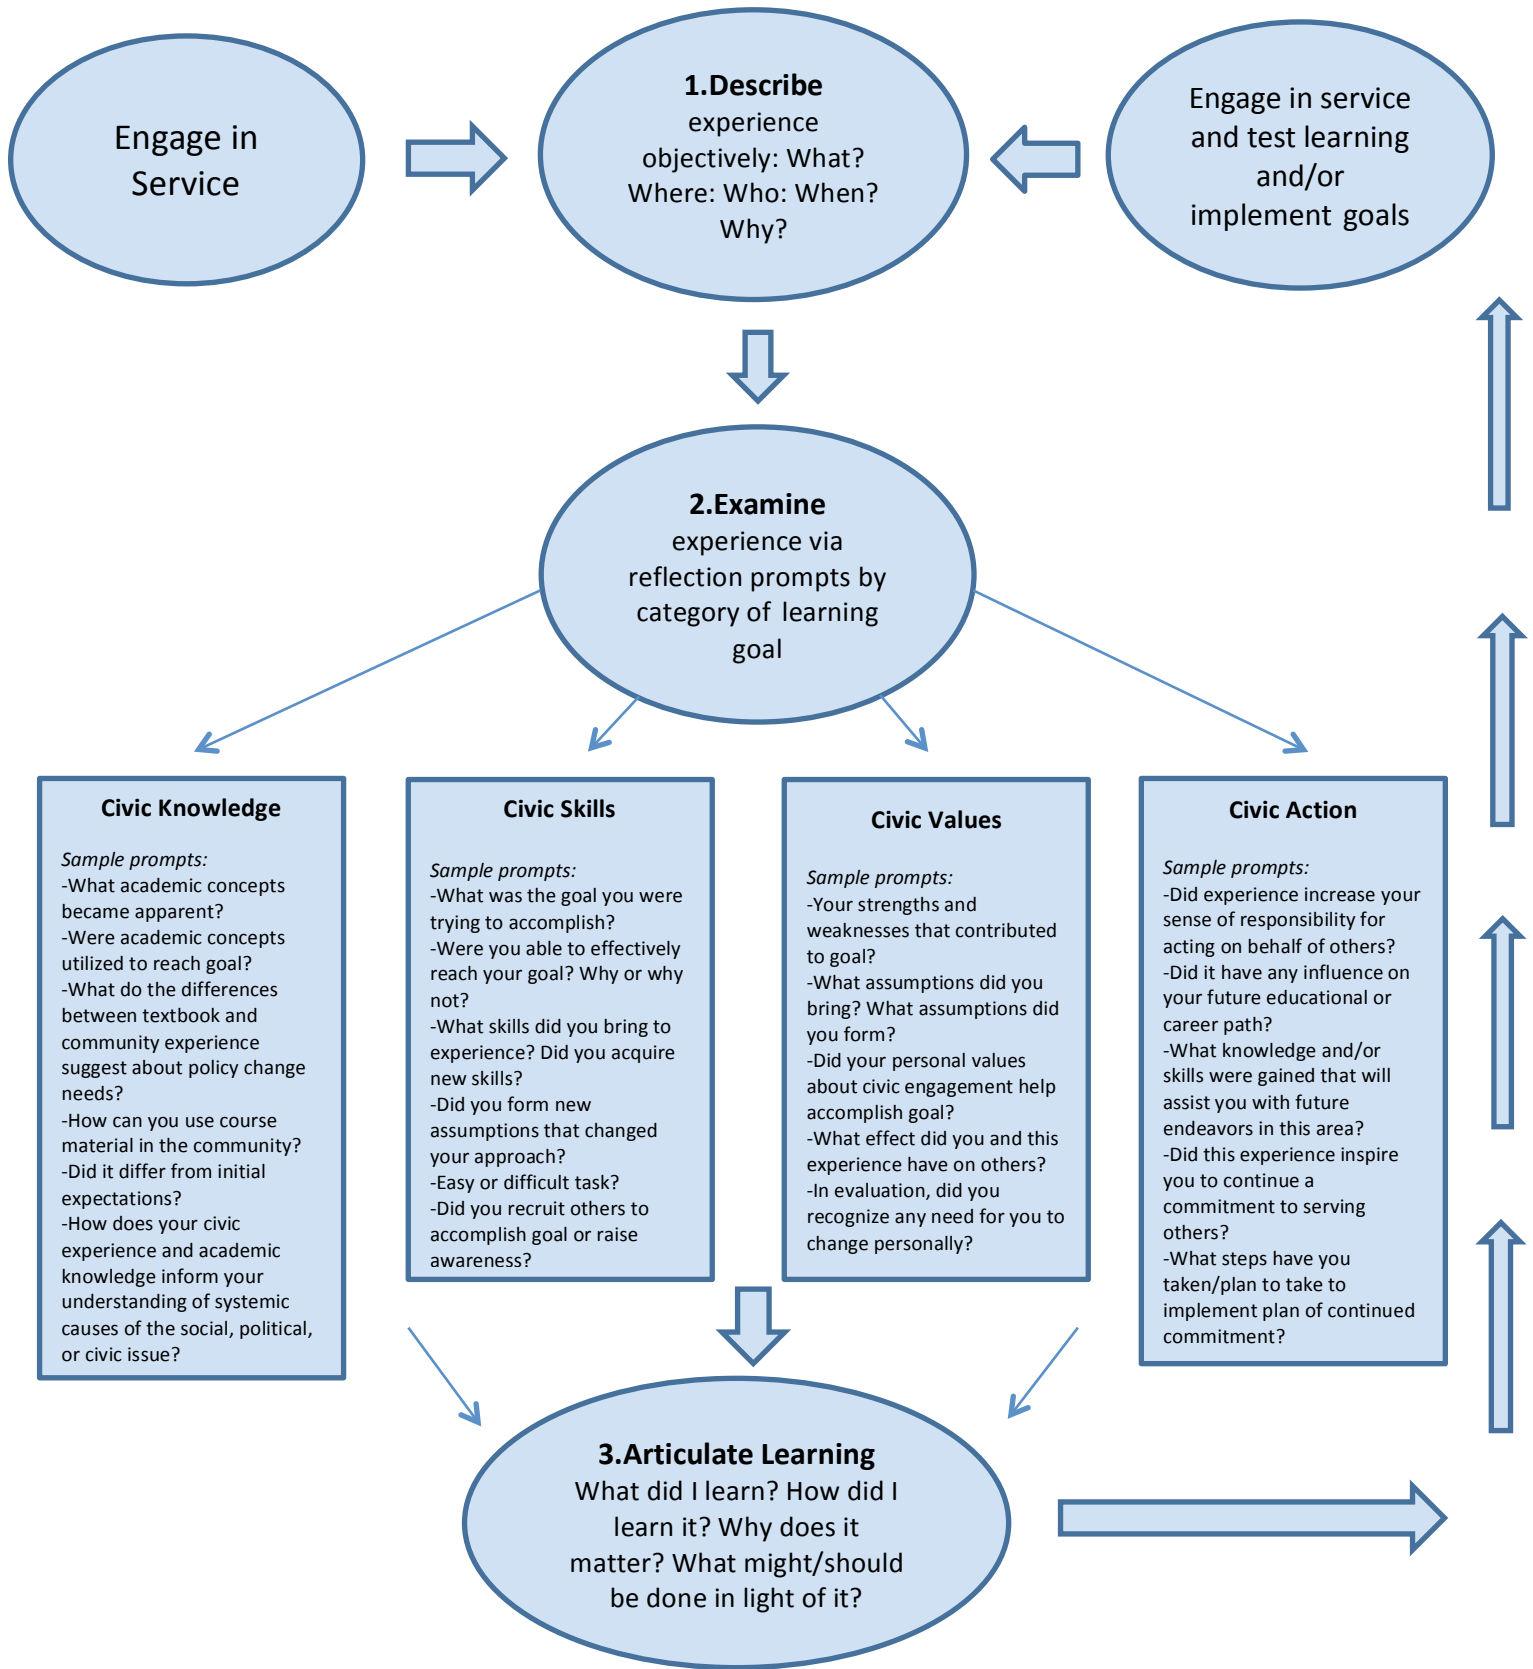

WSU DEAL Reflection Model

Adapted from: Ash, Clayton, & Moses. (2009). *Learning through Critical Reflection: A Tutorial for Service-Learning Students*. Raleigh, NC.