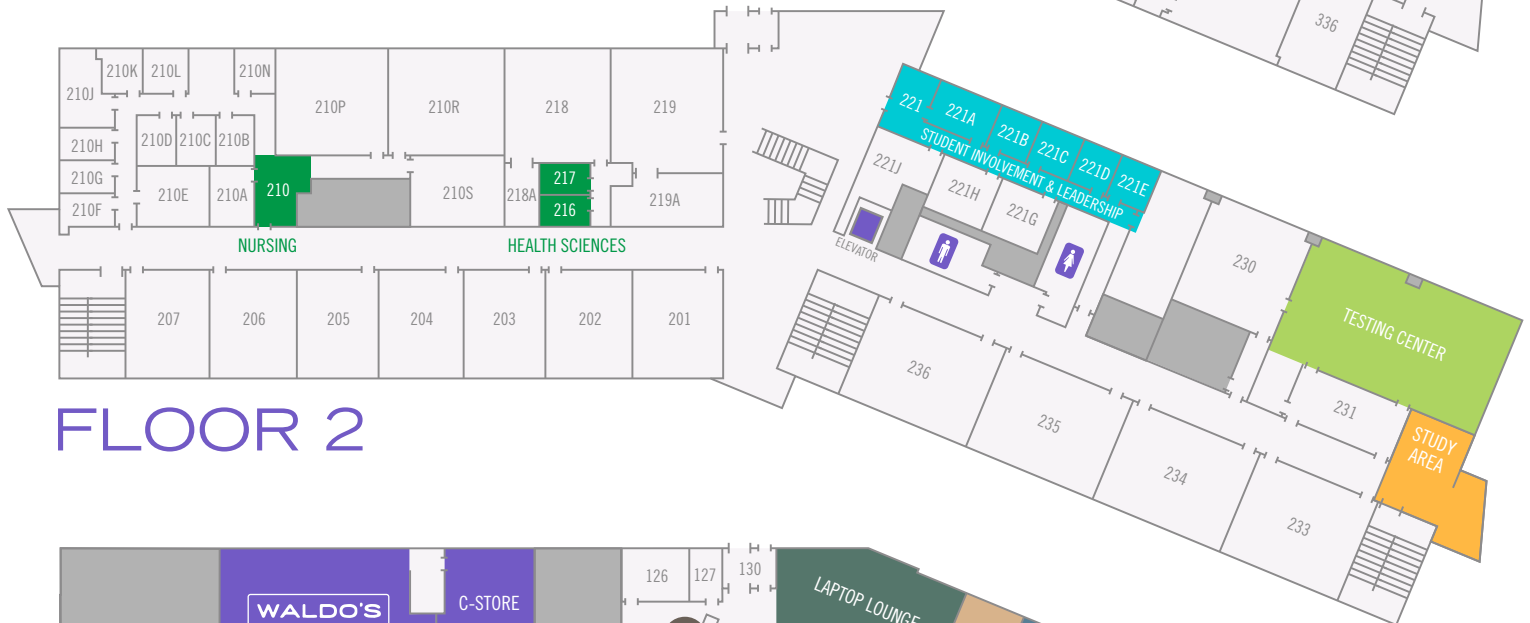

FLOOR 3

FLOOR 2

FLOOR 1

RESTROOMS

INFORMATION

WEBER STATE UNIVERSITY
DAVIS

Stewart Center | 2750 University Park Blvd. | Layton UT | 801-395-3555 | weber.edu/davis