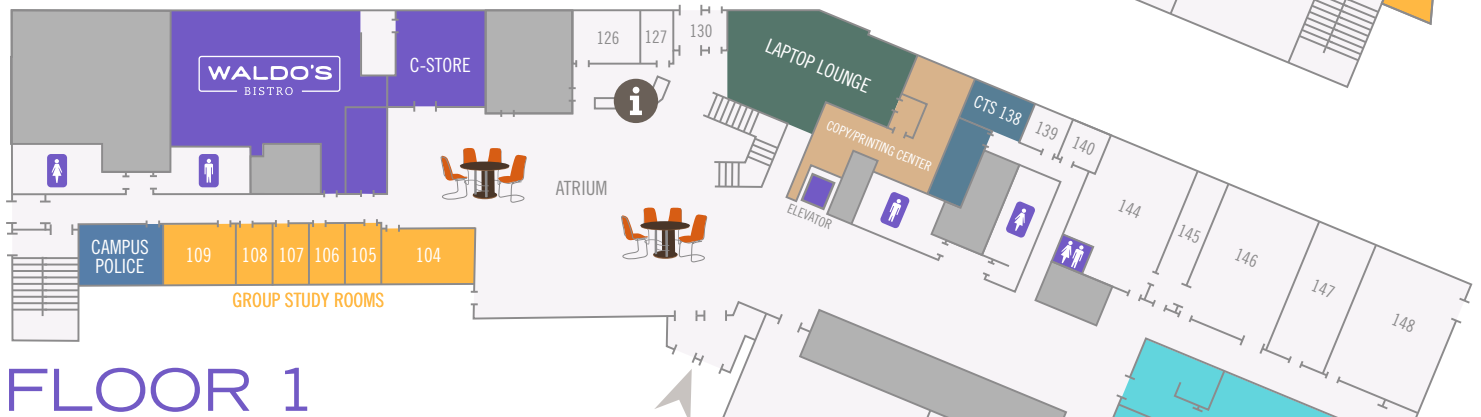

FLOOR 3

FLOOR 2

FLOOR 1

RESTROOMS

INFORMATION

WEBER STATE UNIVERSITY
DAVIS

Stewart Center | 2750 University Park Blvd. | Layton UT | 801-395-3555 | weber.edu/davis