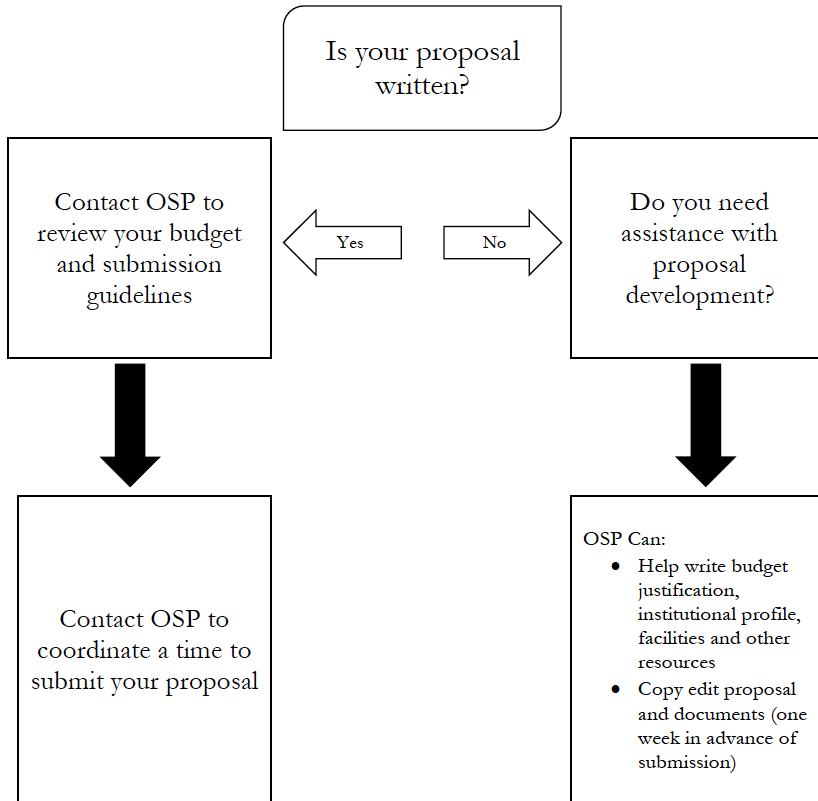

Let's start here:

Pre-Award: How to Submit a Grant

Submission Platform

SmartGrant

OSP will enter proposal information in SmartGrant prior to submission. SmartGrant will route your proposal to the PI, Department Chair (or equivalent), Dean (or equivalent), and OSP. The proposal must be approved by all parties before submission.