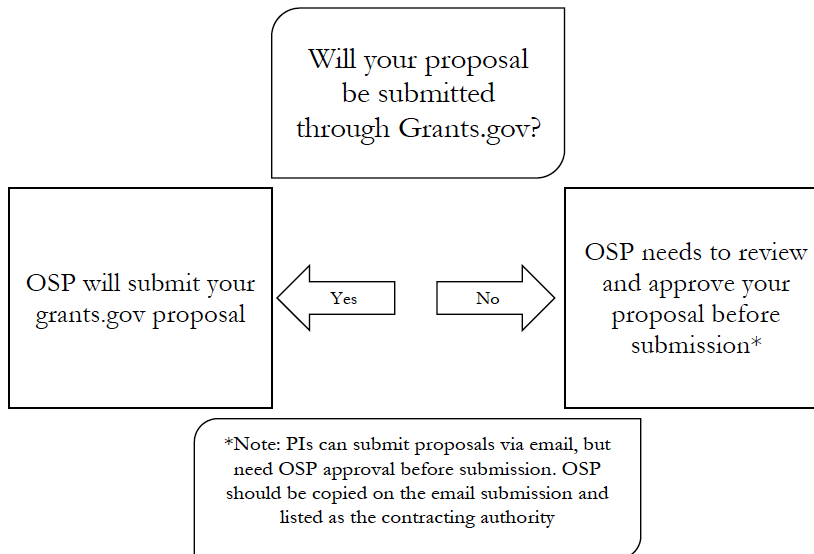

Let's start here:

Pre-Award: How to Submit a Grant

Submission Platform

SmartGrant

OSP will enter proposal information in SmartGrant prior to submission. SmartGrant will route your proposal to the PI, Department Chair (or equivalent), Dean (or equivalent), and OSP. The proposal must be approved by all parties before submission.