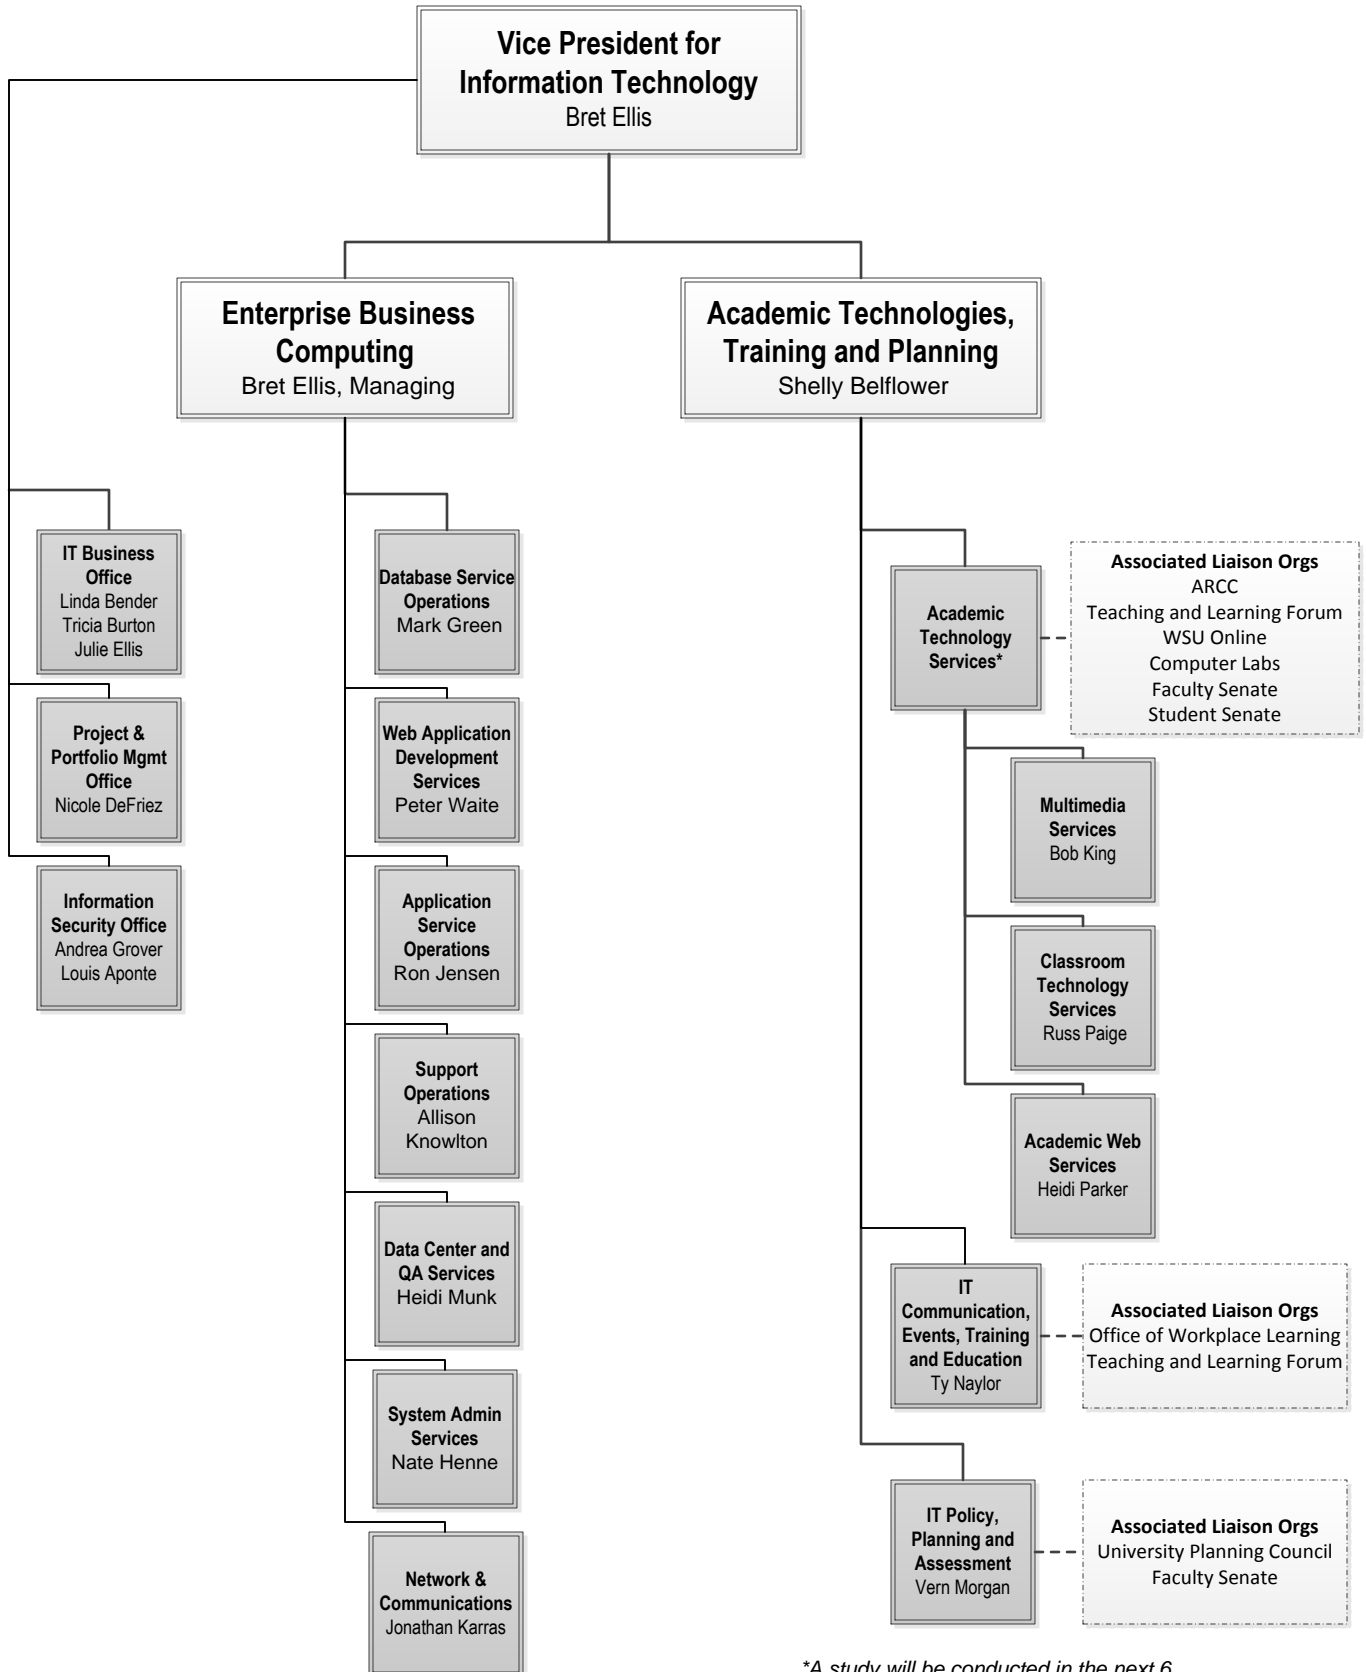

2012-2013 IT Division Organization Chart – Executive Overview

*A study will be conducted in the next 6 months to assist in defining this organization.

2012-2013 IT Division Organization Chart – Enterprise Business Computing Organization

2012-2013 IT Division Organization Chart – IT Planning and Academic Technologies Organization

*A study will be conducted in the next 6 months to assist in defining this organization.

2012-2013 IT Division Organization Chart- Office of the Vice President