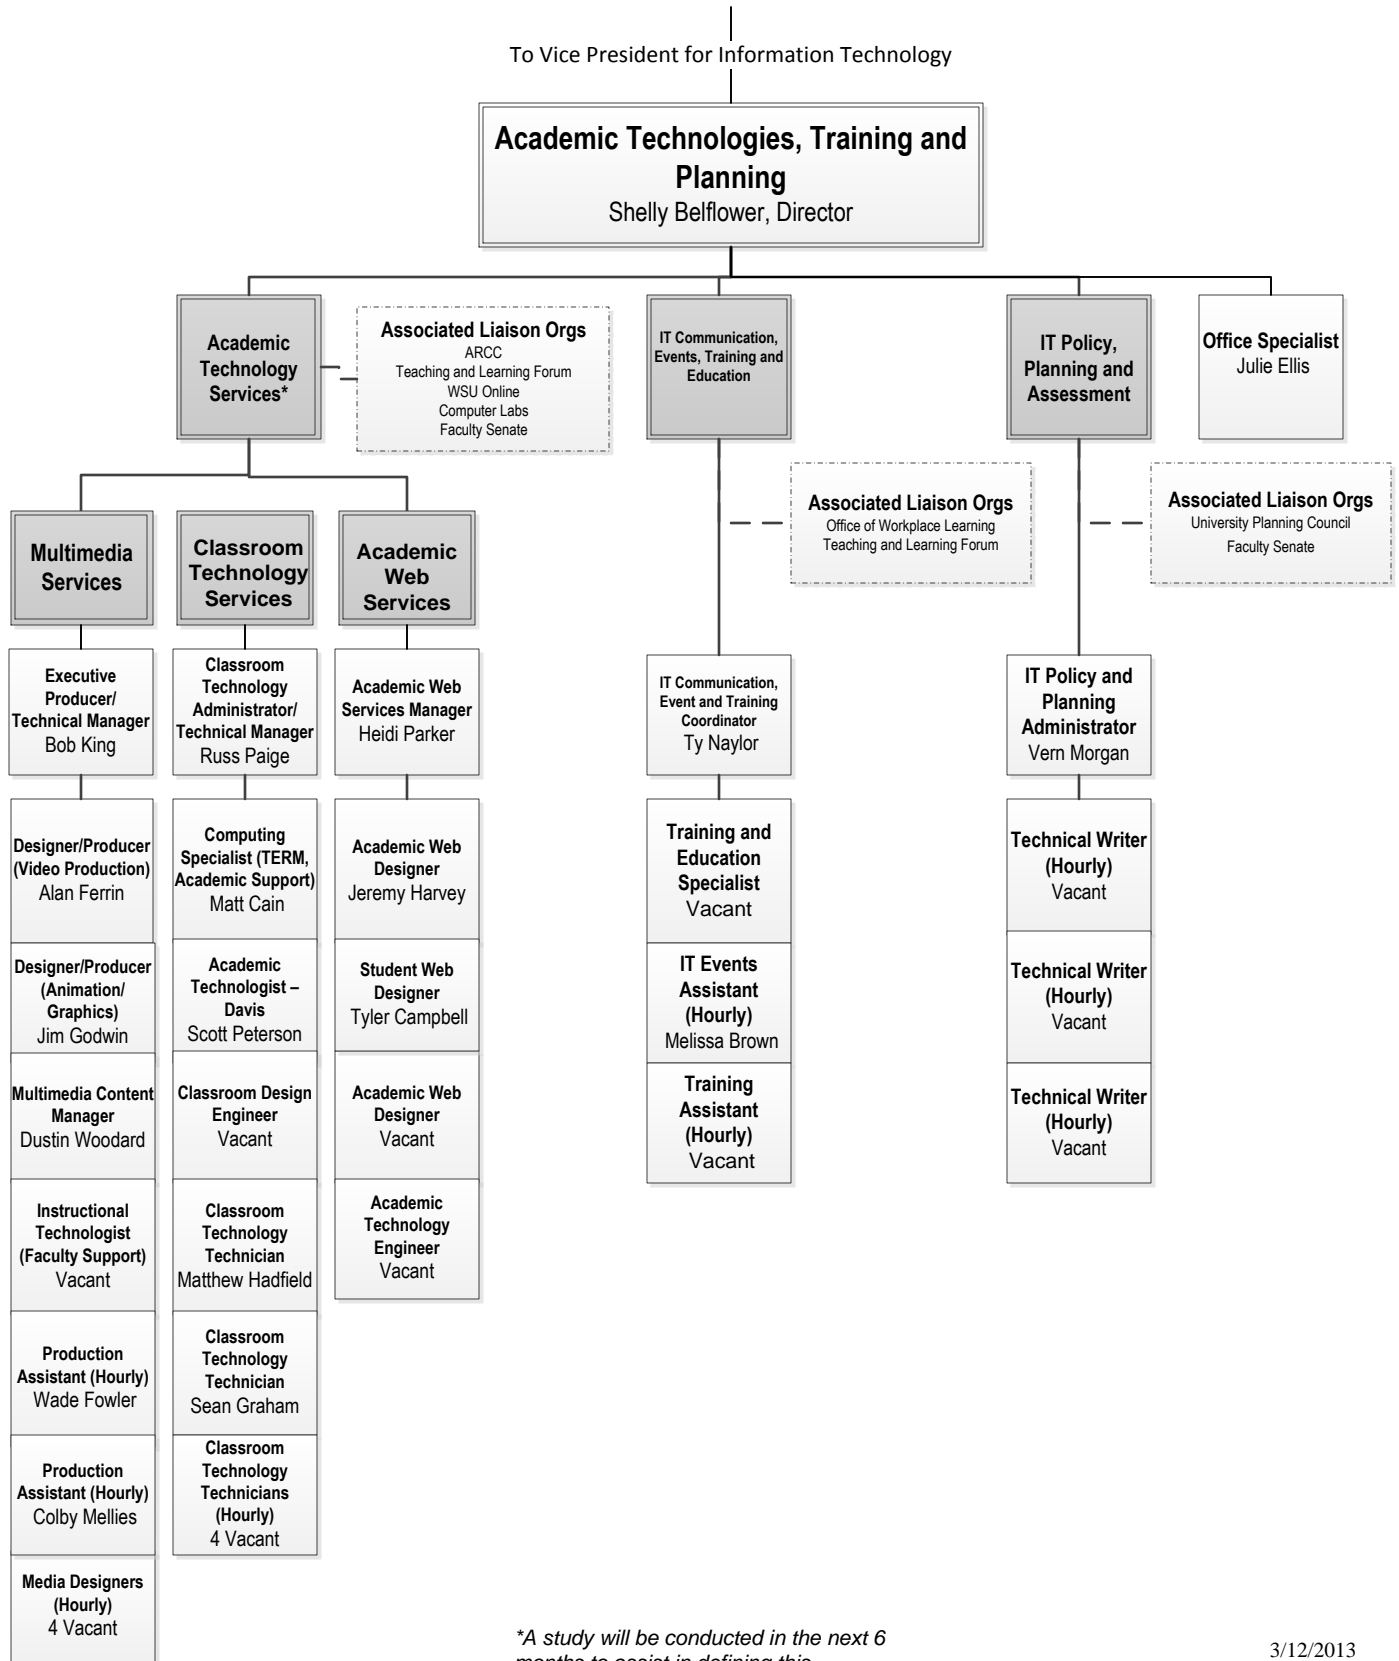

2012-2013 IT Division Organization Chart – Executive Overview

*A study will be conducted in the next 6 months to assist in defining this organization.

2012-2013 IT Division Organization Chart – Enterprise Business Computing Organization

2012-2013 IT Division Organization Chart – IT Planning and Academic Technologies Organization

*A study will be conducted in the next 6 months to assist in defining this organization.

2012-2013 IT Division Organization Chart- Office of the Vice President