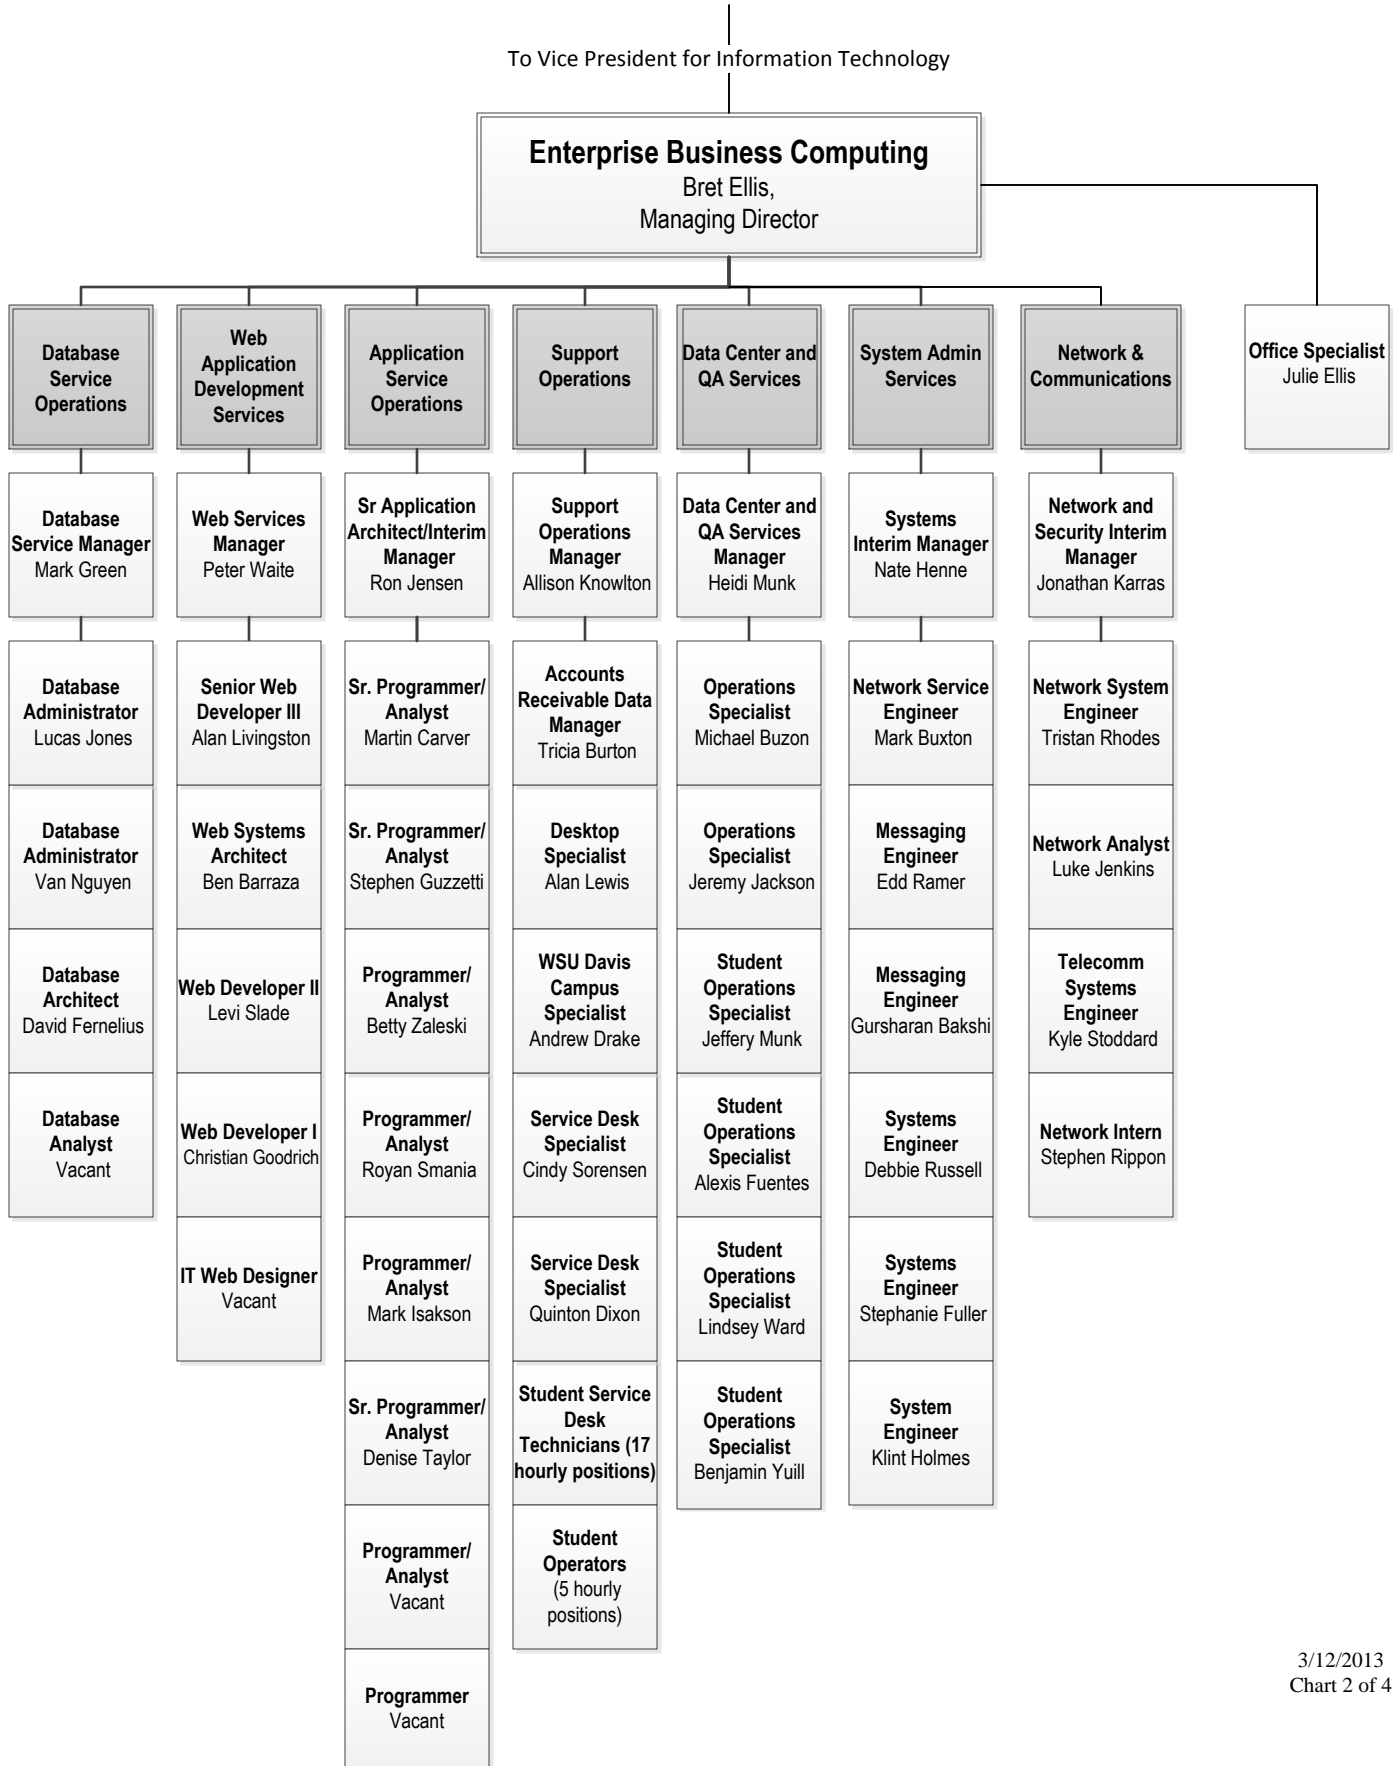

2012-2013 IT Division Organization Chart – Executive Overview

*A study will be conducted in the next 6 months to assist in defining this organization.

2012-2013 IT Division Organization Chart – Enterprise Business Computing Organization

2012-2013 IT Division Organization Chart – IT Planning and Academic Technologies Organization

*A study will be conducted in the next 6 months to assist in defining this organization.

2012-2013 IT Division Organization Chart- Office of the Vice President