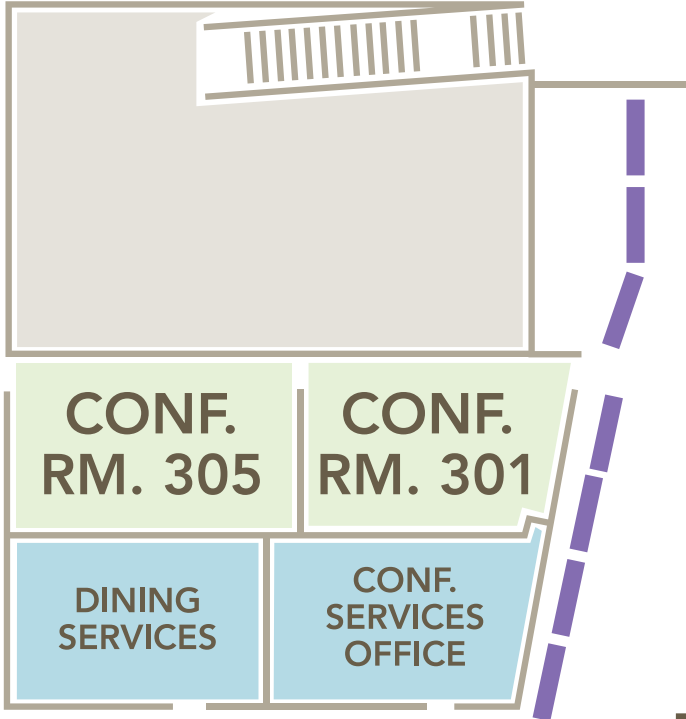

STUDENT INVOLVEMENT AND LEADERSHIP

COMMUNITY INVOLVEMENT CENTER

BELL TOWER LOUNGE

MEZZANINE

BRIDGE LOUNGE

CONF. RM. 305

CONF. RM. 301

DINING SERVICES

CONF. SERVICES OFFICE

ELEV.

BALLROOM MEZZANINE

GE

CONF. RM. 312

BALLROOMS