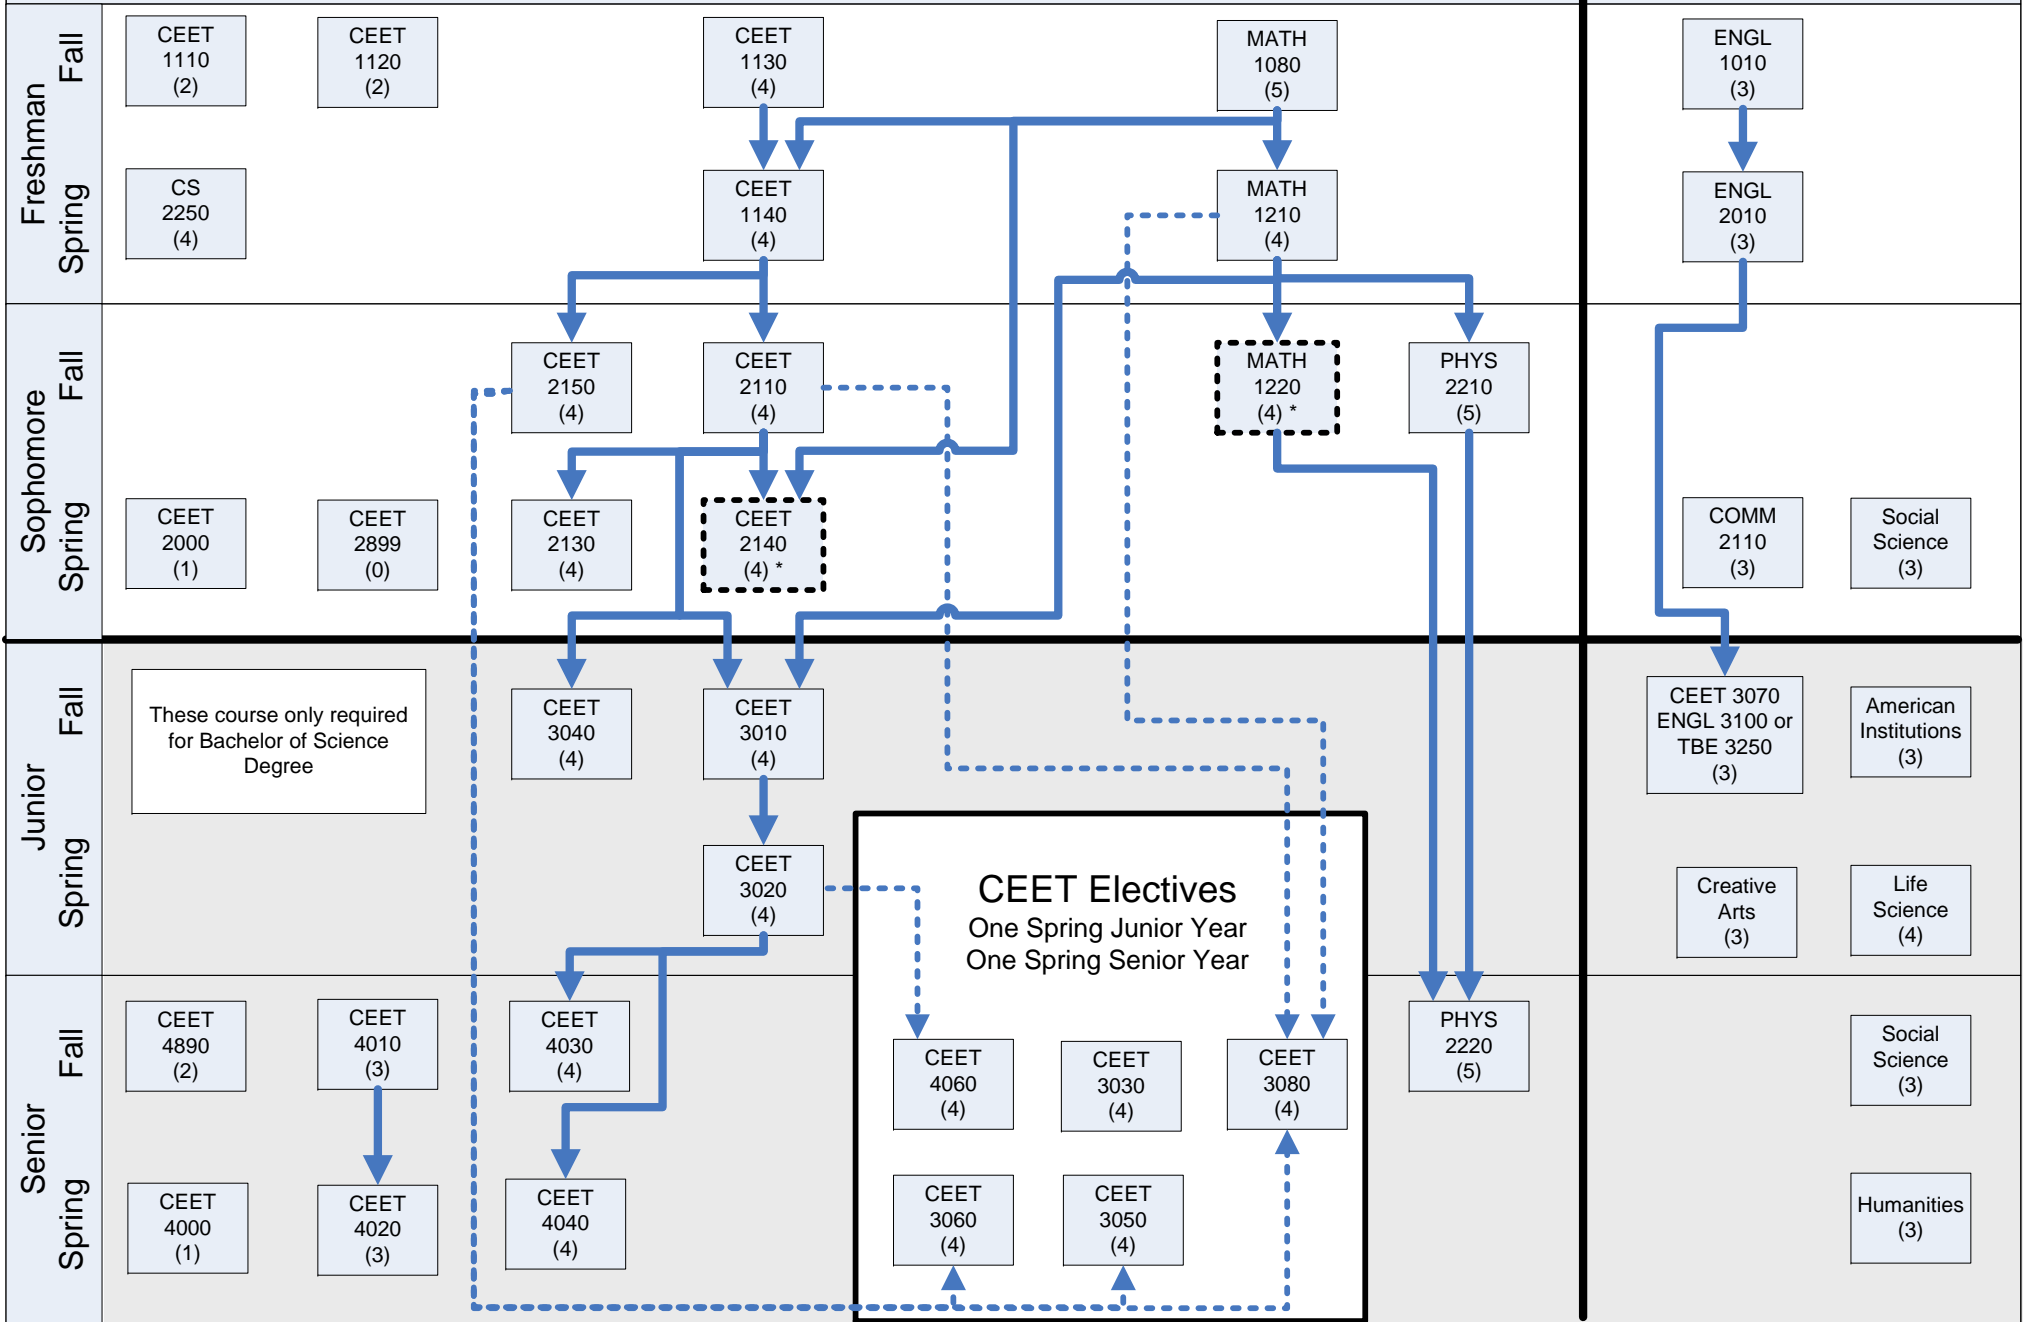

Electronics Engineering Technology Degree

Degree Specific Courses

General Education

* For Associate of Applied Science select either MATH 1220 OR CEET 2140