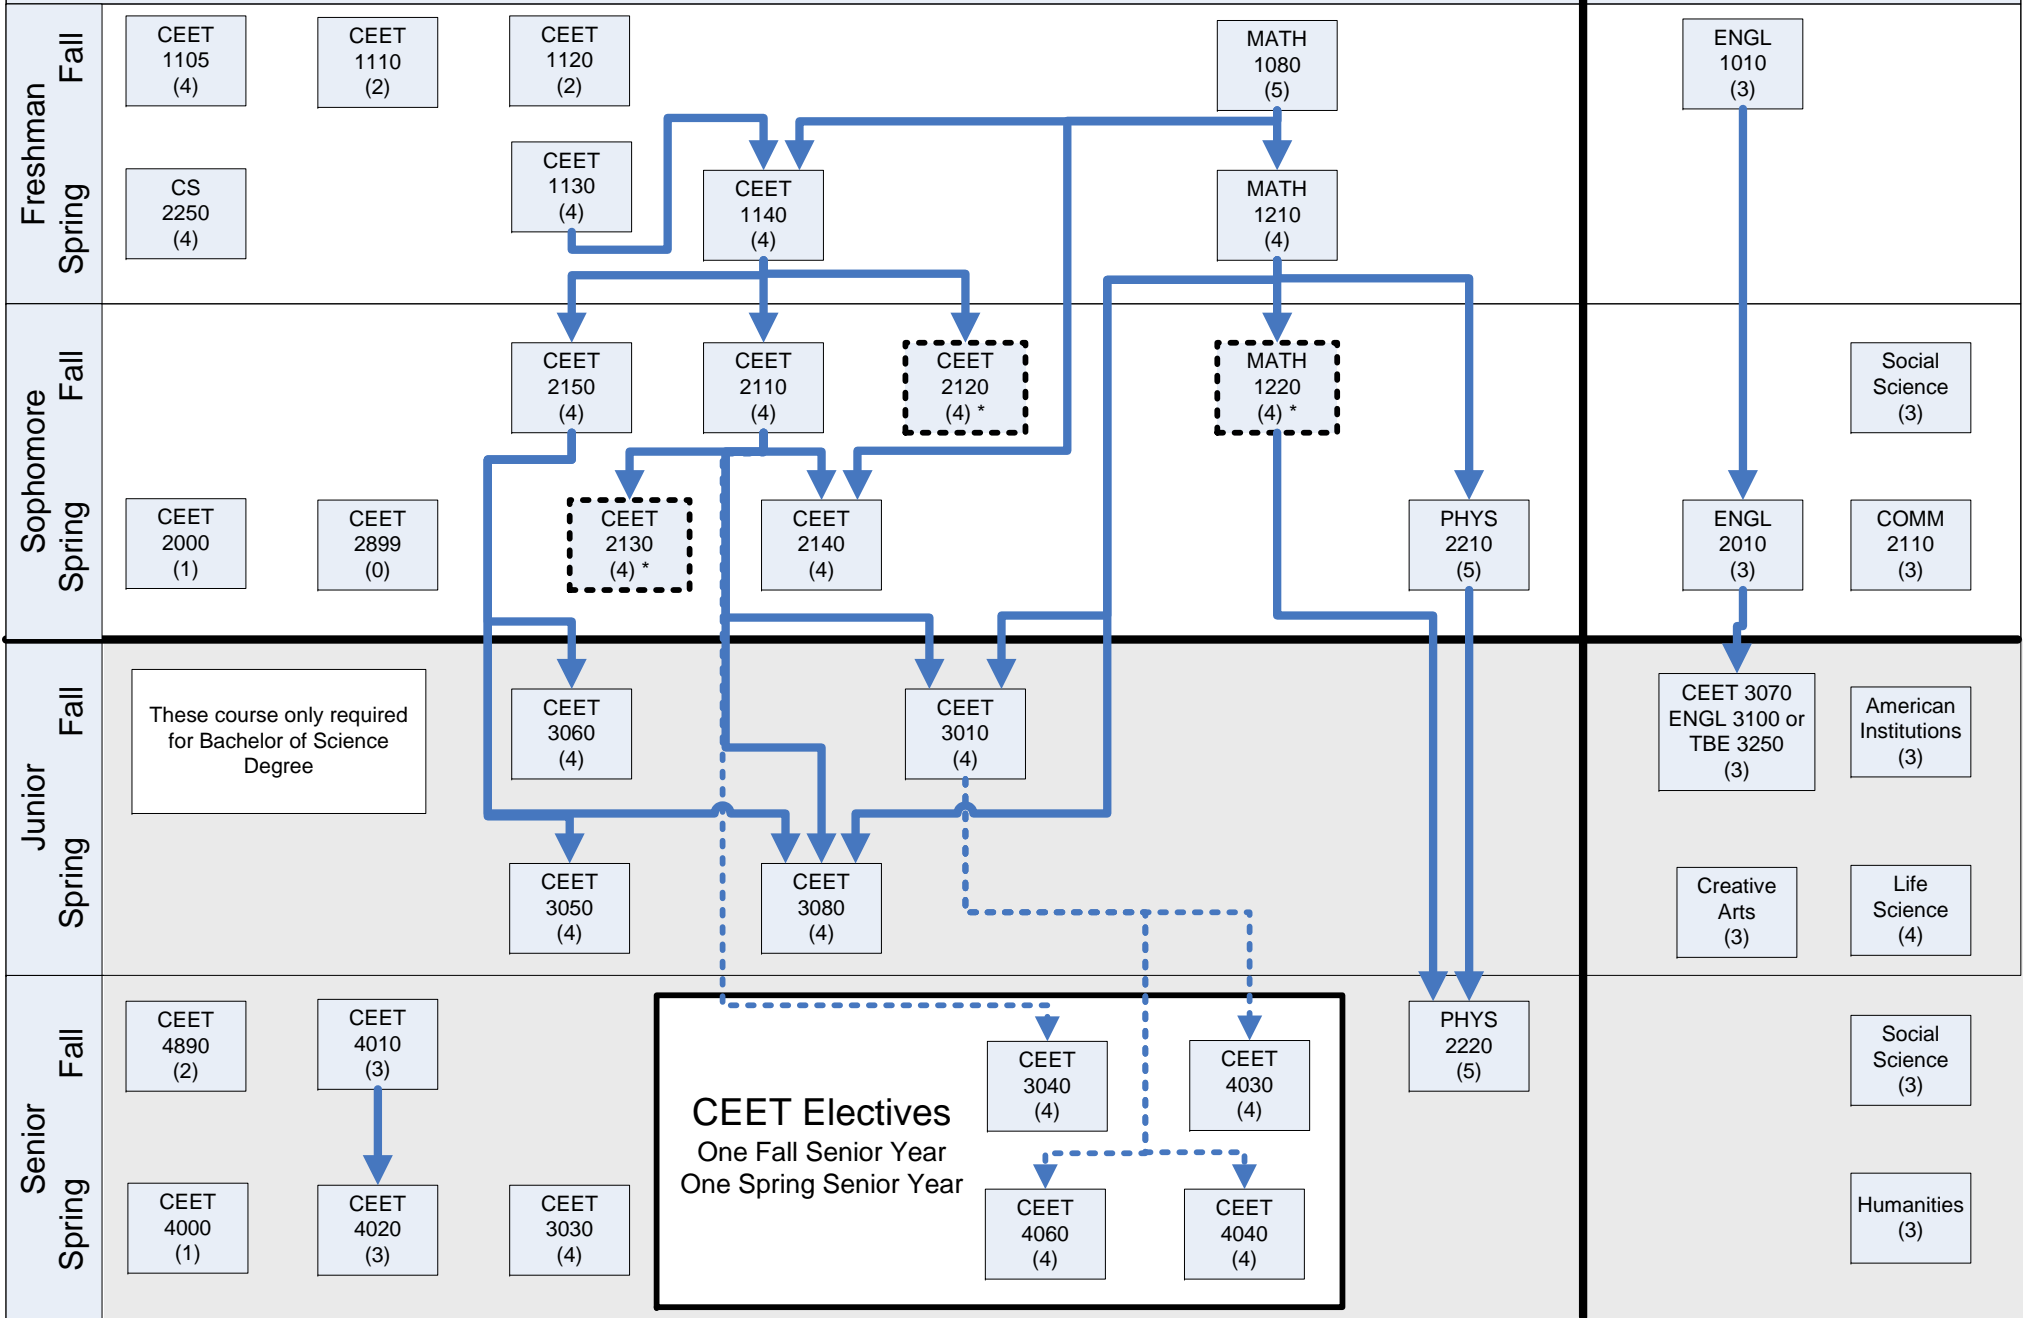

# Computer Engineering Technology Degree

## Degree Specific Courses

## General Education

\* For Associate of Applied Science select either MATH 1220 OR CEET 2120 OR CEET 2130