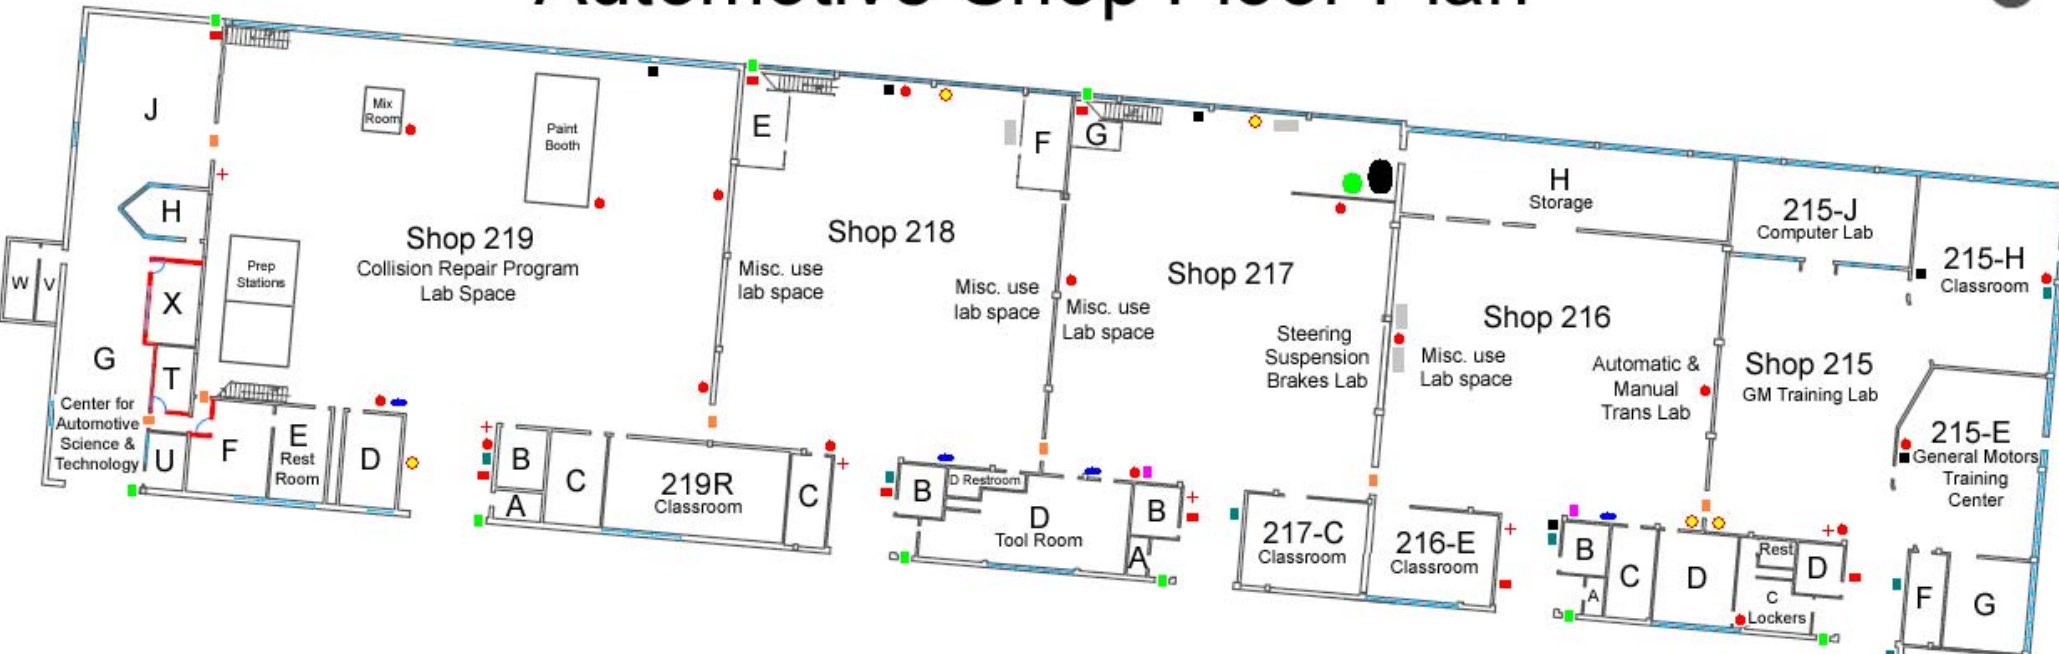

# Automotive Shop Floor Plan

## Shop Safety Legend

- Fire extinguisher
- Emergency shower and eye rinse
- Telephone and emergency numbers
- Exhaust system control switch
- + First aid supplies cabinet with eye wash and neutralizer
- Fire alarm pull handle
- Material Safety Data Sheets (MSDS)
- Solvent tank
- Used oil disposal
- Used anti-freeze disposal
- Emergency exit (outside)
- Emergency exit (inside)
- Power switch box

**Technical Education Building**  
 Weber State University  
 1504 University Circle - Ogden Utah 84408